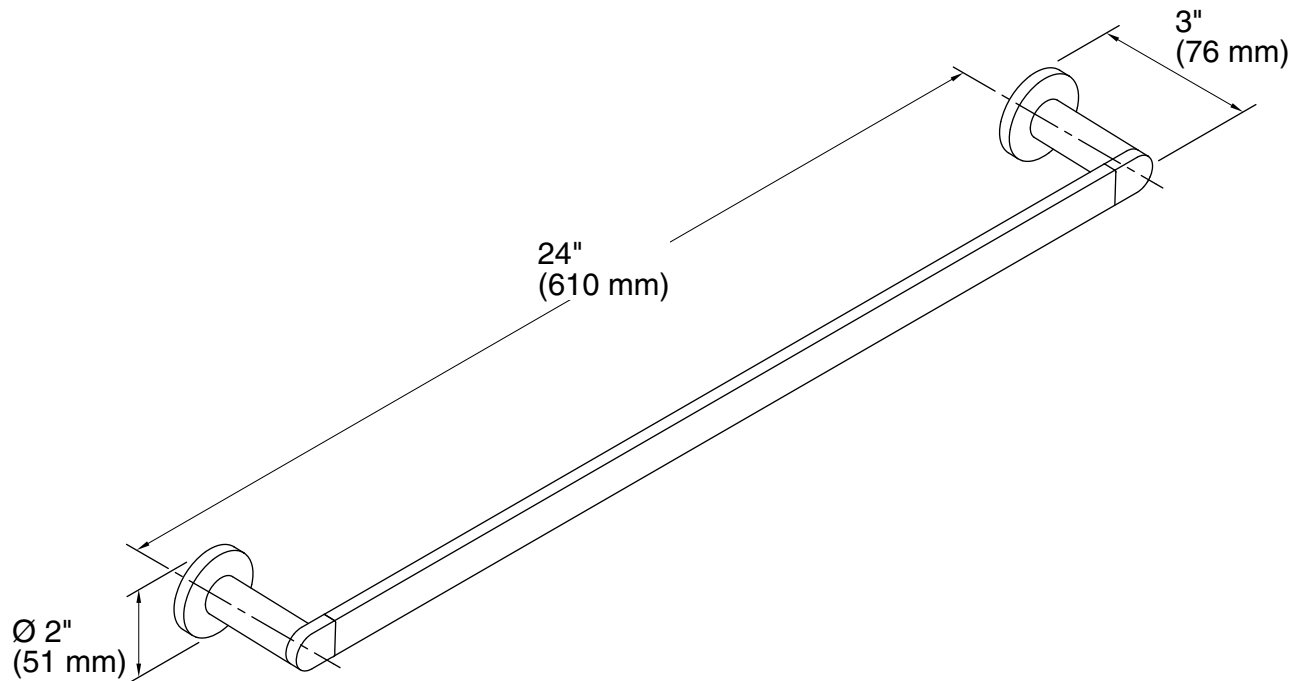

### Technical Information

All product dimensions are nominal.

Installation Type: Wall-mount

Material: Zinc, Brass